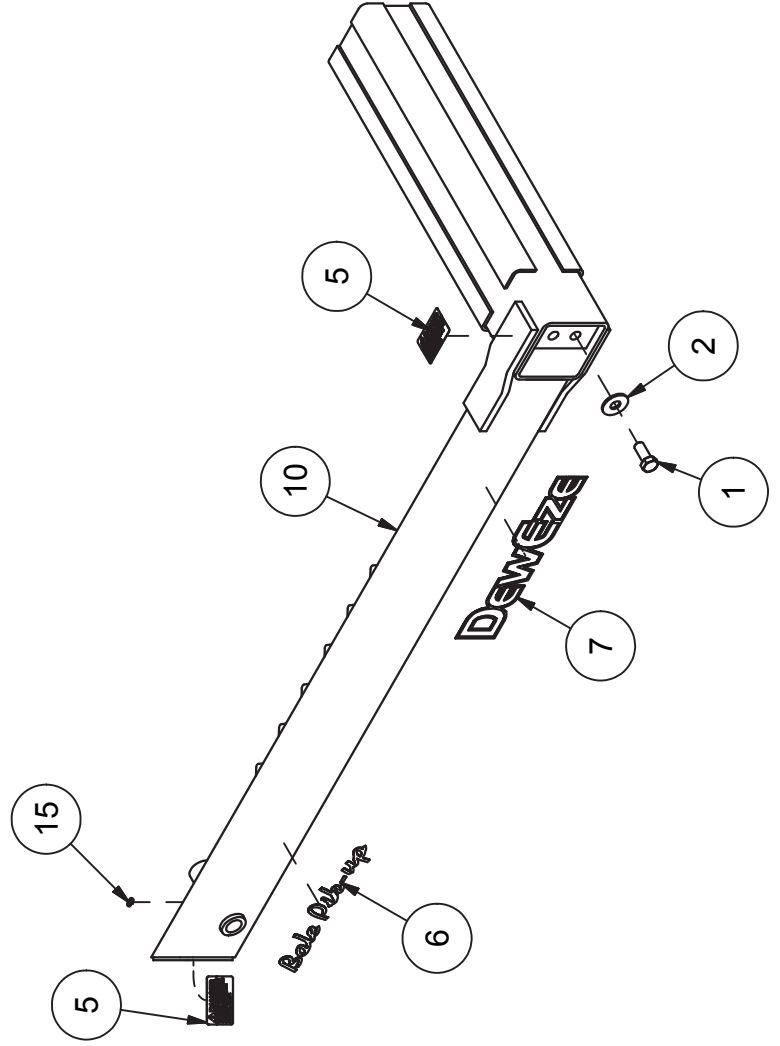

Parts List

ITEM	QTY	PART #	DESCRIPTION
1	2	110365	BOLT, 5/8-18 X 1.5 GR 5
2	2	110650	WASHER, 5/8" FLAT STANDARD
3	1	120222	ADAPTER, 6MJ-6MB90
4	1	120484	ADAPTER, 6MJ-6MB-LONG
5	4	200010	DANGER DECAL
6	2	200137	DECAL, BALE PIK-UP, SILVER SCRIPT
7	2	200181	DECAL, DEWEZE SILVER
8	1	202021	DECAL, DANGER 165
9	1	215154	WELDMENT, 165 QUICK ATTACH ASSEMBLY
10	2	215155	WELDMENT, HUGGER ARM, 165
11	1	220002	CYLINDER, 2X34 CENTER PORT
12	1	220678	HOSE ASSY, 6-6FJX90M / 6-8MB
13	1	220679	HOSE ASSY, 6-6FJX / 6-8MB
14	1	300002	DECAL, FEMA
15	2	510174	GREASE ZERK, 1/4-28 ST

# Model 165 SS

PART NO. 200278