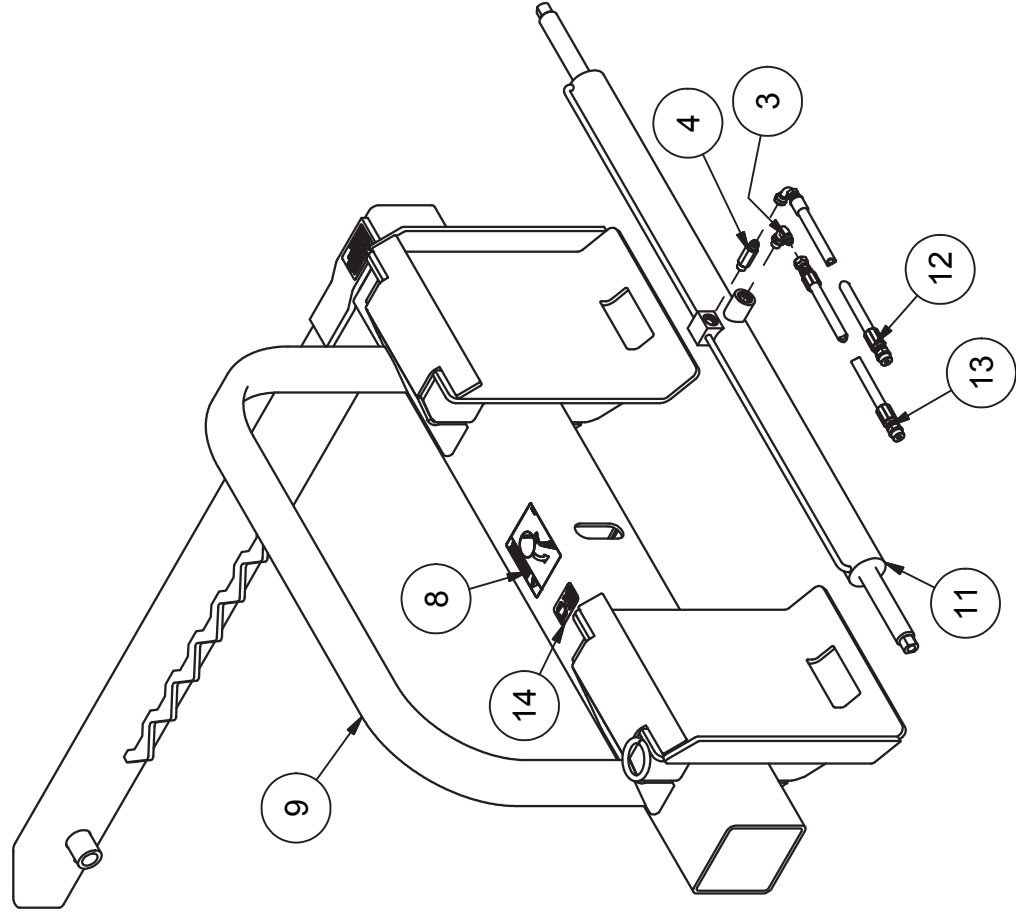

Parts List

ITEM	QTY	PART #	DESCRIPTION
1	2	110365	BOLT, 5/8-18 X 1.5 GR 5
2	2	110650	WASHER, 5/8" FLAT STANDARD
3	1	120222	ADAPTER, 6MJ-6MB90
4	1	120484	ADAPTER, 6MJ-6MB-LONG
5	4	200010	DANGER DECAL
6	2	200137	DECAL, BALE PIK-UP, SILVER SCRIPT
7	2	200181	DECAL, DEWEZE SILVER
8	1	202021	DECAL, DANGER 165
9	1	215154	WELDMENT, 165 QUICK ATTACH ASSEMBLY
10	2	215155	WELDMENT, HUGGER ARM, 165
11	1	220002	CYLINDER, 2X34 CENTER PORT
12	1	220678	HOSE ASSY, 6-6FJX90M / 6-8MB
13	1	220679	HOSE ASSY, 6-6FJX / 6-8MB
14	1	300002	DECAL, FEMA
15	2	510174	GREASE ZERK, 1/4-28 ST

# Model 165 SS

PART NO. 200278